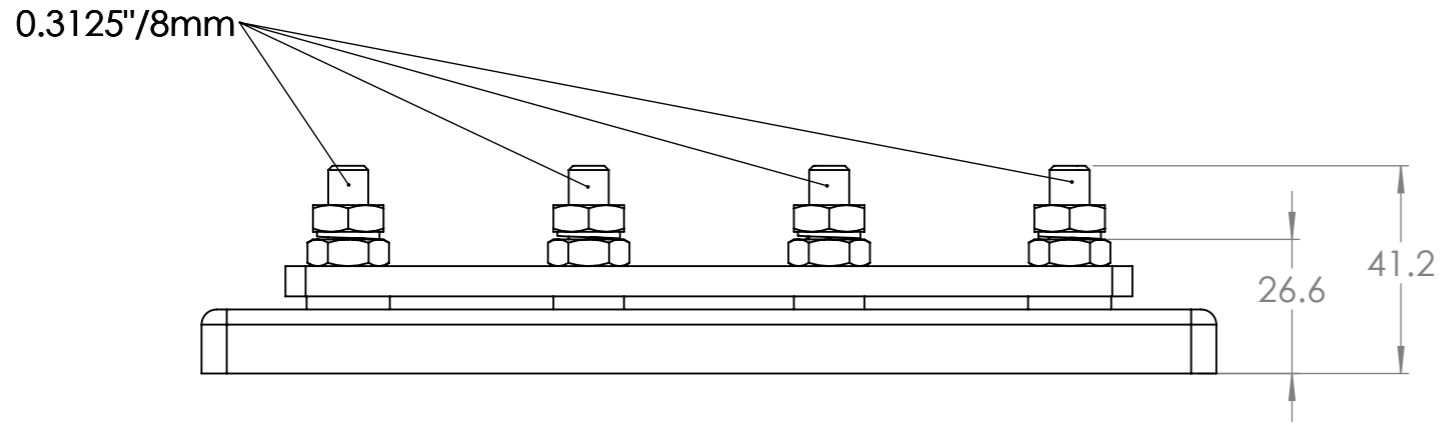

Dimension Drawing - VE BusBars	
VBB125040010	Busbar 250A 4P +ABS cover

Dimensions in mm