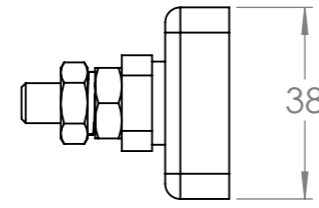

Dimension Drawing - VE BusBars	
VBB125040010	Busbar 250A 4P +ABS cover

Dimensions in mm