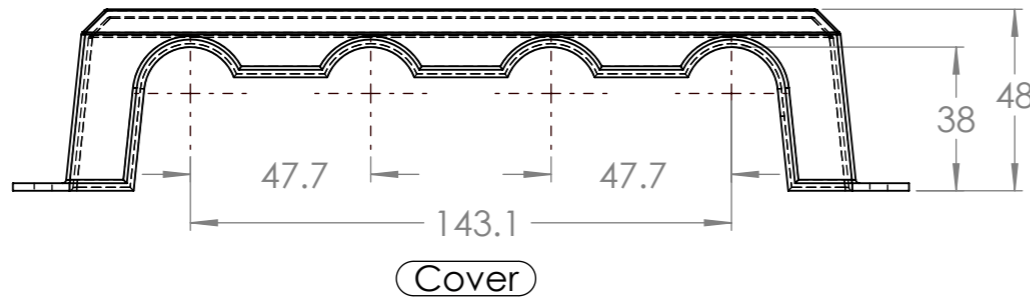

Dimension Drawing - VE BusBars	
VBB125040010	Busbar 250A 4P +ABS cover

Dimensions in mm