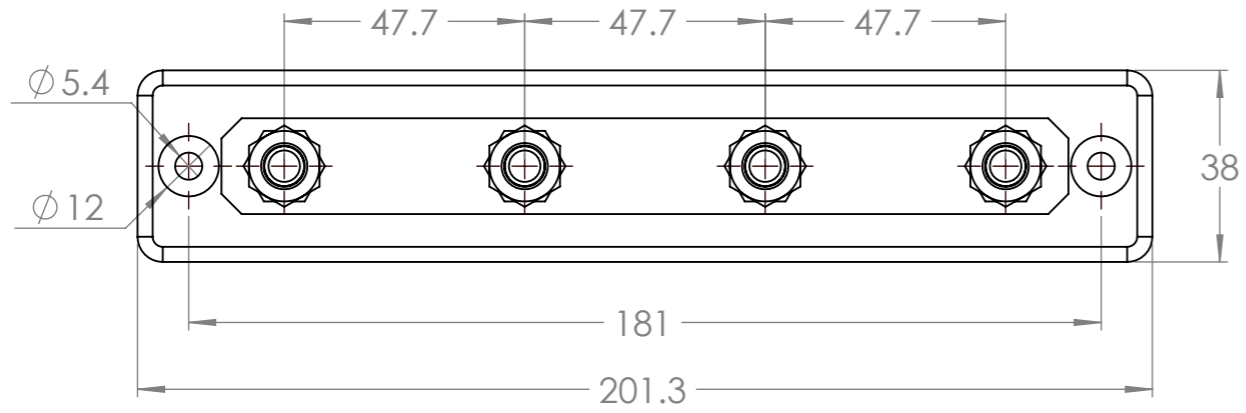

Dimension Drawing - VE BusBars	
VBB125040010	Busbar 250A 4P +ABS cover

Dimensions in mm