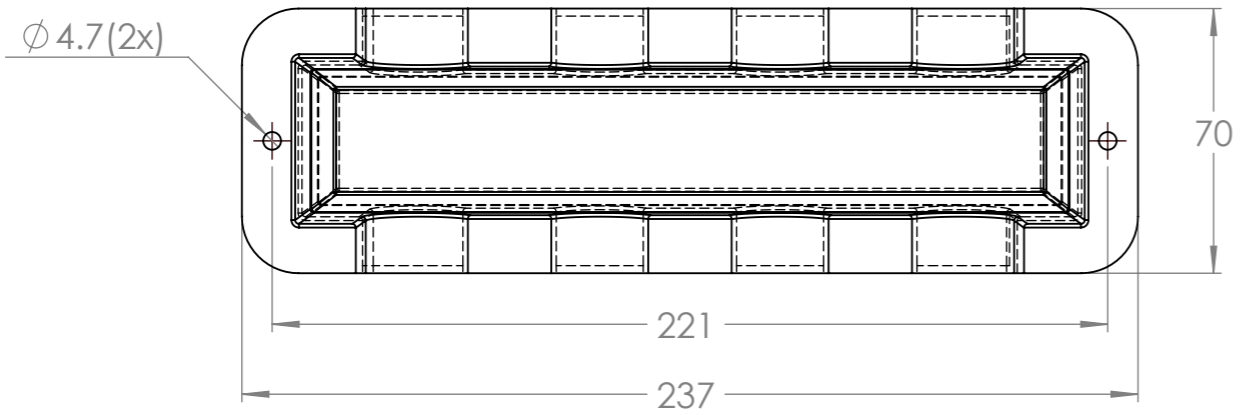

Dimension Drawing - VE BusBars	
VBB125040010	Busbar 250A 4P +ABS cover

Dimensions in mm