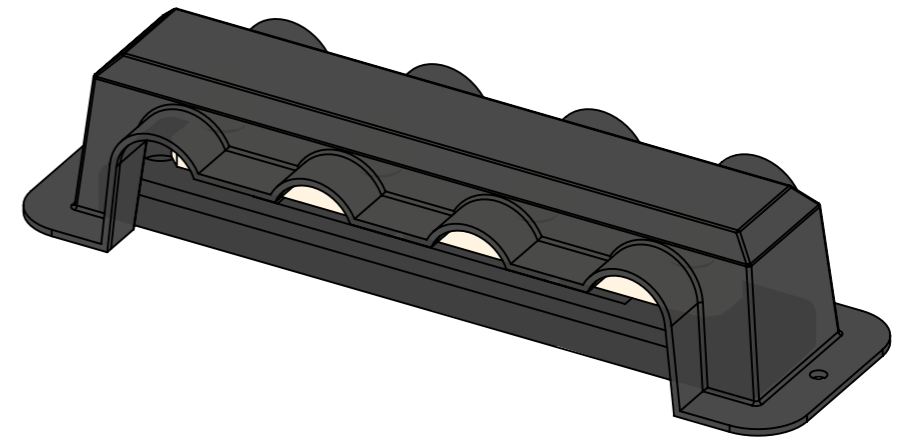

Dimension Drawing - VE BusBars	
VBB125040010	Busbar 250A 4P +ABS cover

Dimensions in mm